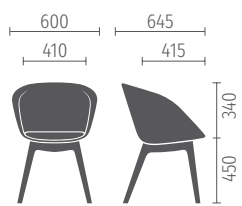

The colour of the castors matches the star base: black or white

Four-leg chair

Conference chair

5-star base on castors

4-star base on castors

Skid frame

Easy to customise

Single-coloured or two-coloured?
Wooden legs, skids or castors?
This table provides an overview of the numerous configurations of the “spot” family – there is a model and design for every occasion.

on spot cosy

Fully upholstered club chair

1. Dimensions (in mm)	Four-leg chair	Conference chair	5-star base on castors	4-star base on castors	Skid model
Width	600	600	600	755	600
Height	790	780	765–855	800	780
Depth	645	645	645	755	645
Seat width	410	410	410	410	410
Seat height	450	440	425–515	460	440
Seat depth	415	415	415	415	415
Weight (in kg)	8.1	9.4	9.3	8,8	8.6