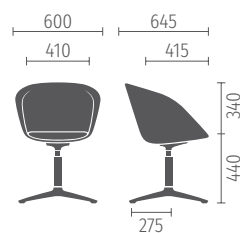

The colour of the castors matches the star base: black or white

Four-leg chair

Conference chair

5-star base on castors

4-star base on castors

Skid frame

Easy to customise

Single-coloured or two-coloured?
Wooden legs, skids or castors?
This table provides an overview of the numerous configurations of the “spot” family – there is a model and design for every occasion.

on spot cosy

Fully upholstered club chair

1. Dimensions (in mm)	Four-leg chair	Conference chair	5-star base on castors	4-star base on castors	Skid model
Width	600	600	600	755	600
Height	790	780	765–855	800	780
Depth	645	645	645	755	645
Seat width	410	410	410	410	410
Seat height	450	440	425–515	460	440
Seat depth	415	415	415	415	415
Weight (in kg)	8.1	9.4	9.3	8,8	8.6