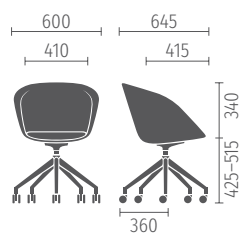

5-star base on castors