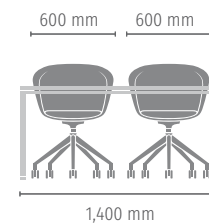

Regular club chair

Due to their wider armrests, fully upholstered armchairs require more space. This reduces the amount of people to accommodate at a table.

on spot cosy

Due to its compact design, on spot cosy has the width of a regular conference chair. This means that there is room for everyone and enough freedom of movement.

on spot cosy

Fully upholstered club chair

1. Dimensions (in mm)	Four-leg chair	Conference chair	5-star base on castors	4-star base on castors	Skid model
Width	600	600	600	755	600
Height	790	780	765–855	800	780
Depth	645	645	645	755	645
Seat width	410	410	410	410	410
Seat height	450	440	425–515	460	440
Seat depth	415	415	415	415	415
Weight (in kg)	8.1	9.4	9.3	8,8	8.6