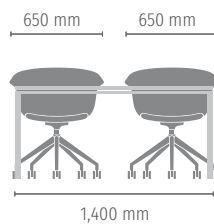

Regular club chair

Due to their wider armrests, fully upholstered armchairs require more space. This reduces the amount of people to accommodate at a table.