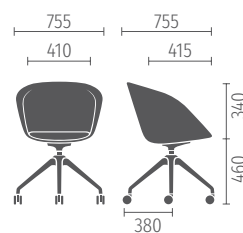

The colour of the castors matches the star base: black or white

Four-leg chair

Conference chair

5-star base on castors

4-star base on castors

Skid frame

Easy to customise

Single-coloured or two-coloured?
Wooden legs, skids or castors?
This table provides an overview of the numerous configurations of the “spot” family – there is a model and design for every occasion.

With the 4-star base on castors, the height adjustment is omitted in favour of the reduced profile – as a result, there is no lever to be seen under the seat surface

Novel hybrid glides on the skid model: Unloaded, the club chair glides effortlessly, under load it provides a good grip – even on smooth, sensitive floors

on spot cosy

Fully upholstered club chair

1. Dimensions (in mm)	Four-leg chair	Conference chair	5-star base on castors	4-star base on castors	Skid model
Width	600	600	600	755	600
Height	790	780	765–855	800	780
Depth	645	645	645	755	645
Seat width	410	410	410	410	410
Seat height	450	440	425–515	460	440
Seat depth	415	415	415	415	415
Weight (in kg)	8.1	9.4	9.3	8,8	8.6