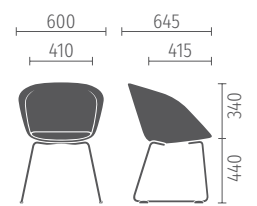

The colour of the castors matches the star base: black or white

Four-leg chair

Conference chair

5-star base on castors

4-star base on castors

Skid frame

Easy to customise

Single-coloured or two-coloured?
Wooden legs, skids or castors?
This table provides an overview of the numerous configurations of the “spot” family – there is a model and design for every occasion.

With the 4-star base on castors, the height adjustment is omitted in favour of the reduced profile – as a result, there is no lever to be seen under the seat surface

Novel hybrid glides on the skid model: Unloaded, the club chair glides effortlessly, under load it provides a good grip – even on smooth, sensitive floors

on spot cosy

Fully upholstered club chair

1. Dimensions (in mm)	Four-leg chair	Conference chair	5-star base on castors	4-star base on castors	Skid model
Width	600	600	600	755	600
Height	790	780	765–855	800	780
Depth	645	645	645	755	645
Seat width	410	410	410	410	410
Seat height	450	440	425–515	460	440
Seat depth	415	415	415	415	415
Weight (in kg)	8.1	9.4	9.3	8,8	8.6